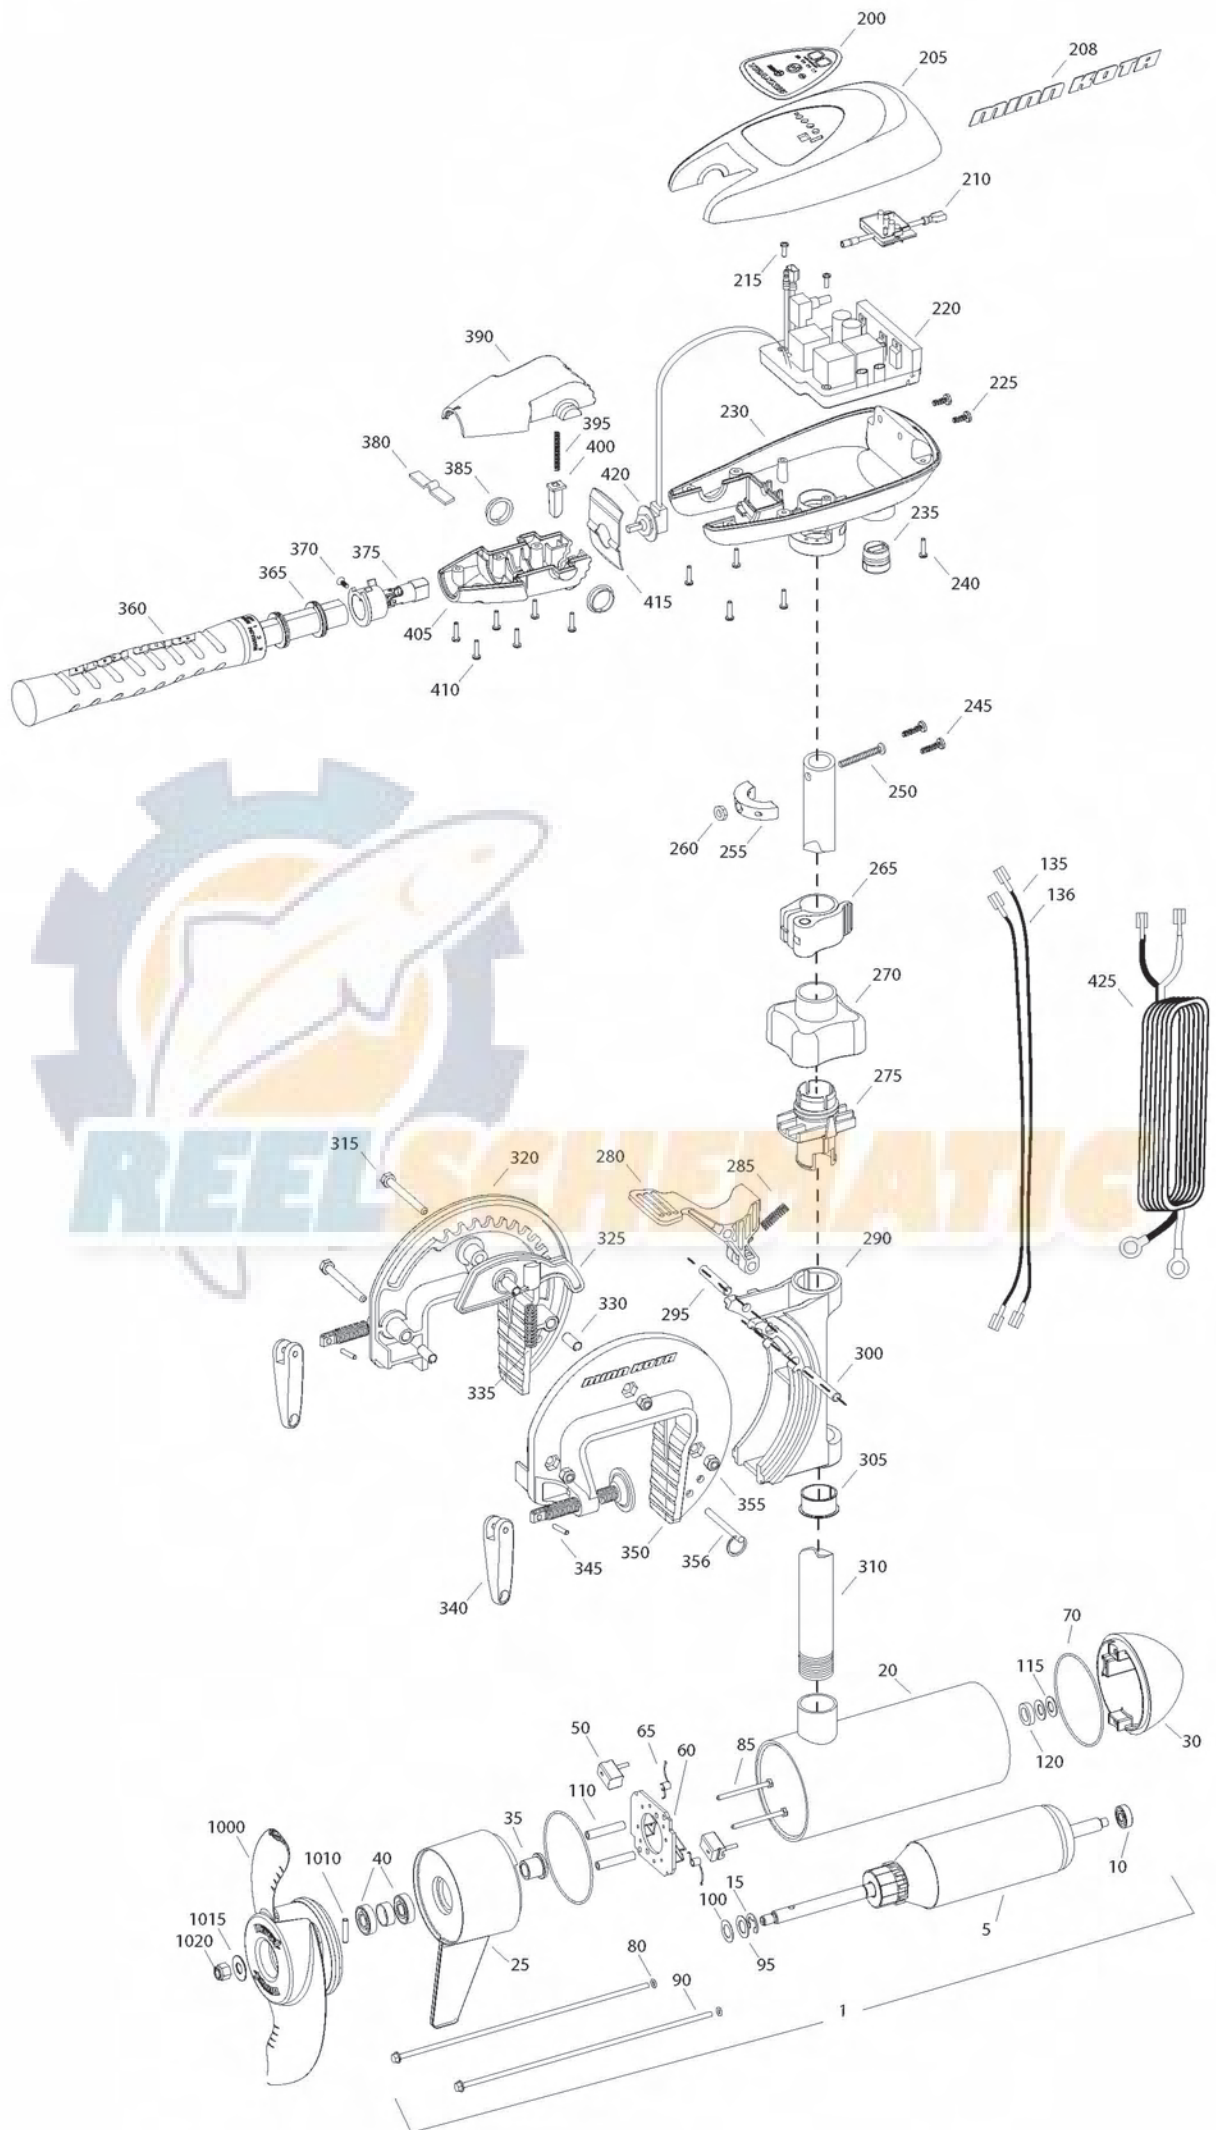

RT80/T
80 LBS THRUST
24 VOLT 56 AMPS
42" SHAFT

for use with "L" serial numbers
2-year warranty

Item	P/N	Description	Qty	Item	P/N	Description	Qty	Item	P/N	Description	Qty
1	2316228	24V Motor 42" SW	1	■	2991798	Bracket assy, Aluminum [270-356]	1	■	1378132	Propeller kit WW2	
5	2-100-214	Armature assembly	1	270	2060100	Knob, steering tension, soft	1	■	2994876	Propeller bag assy	
10	140-010	Bearing	1	275	2068400	Collet	1	1000	2331160	Propeller WW2	1
15	788-040	Retaining ring	1	280	2064200	Lock arm	1	1010	2262658	Drive pin, large	1
20	2-200-397	Center housing assembly	1	285	2062701	Spring, lock arm	1	1015	2091701	Washer, prop, large	1
25	2-300-340	Brush end housing assembly	1	290	2061821	Hinge	1	1020	2198401	Nut, nylock, prop, Anode	1
30	421-376	Plain end housing assembly STD	1	295	2062603	Pin, lock, ss	1				
35	144-017	Flange bearing	1	300	2062603	Pin, lock, ss	1				
40	880-025	Seal	2	305	2037301	Bushing, hinge	1				
50	188-094	Brush	2	310	2002012	Tube 42"	1				
60	9-738-004	Brush plate assembly	1	315	2063501	Bolt 1/4-20 x 2 3/8", ss	3				
65	975-041	Brush spring	2	320	2771949	Bracket, right, SW	1				
70	701-043	O-ring, motor	2	325	2067905	Cam deactivator	1				
80	701-009	O-ring, thru-bolt	2	330	2067306	Bushing, dowel 1/4 x 1/2	3				
85	830-027	Screw, 10-32 x 2	2	335	2062700	Spring, cam deactivator	1				
90	830-094	Thru-bolt	2	■	2771303	Clamp screw kit	2 per kit				
95	990-051	Washer, steel	2	340	2050925	Handle, clamp	2				
100	990-052	Washer, nylatron	2	345	2052625	Roll pin	2				
110	973-025	Spacer, brush plate	2	350	2771948	Bracket, left, SW	1				
115	992-010	Washer, Belleville	2	355	2263103	Nut, 1/4-20, nylock, ss	3				
120	992-045	Spacer, thrust	1	356	2062604	Pin, stop	1				
135	640-018	Leadwire, black	1								
136	640-123	Leadwire, red	1	■	2990957	Handle assy, VARS [360-410]	1				
■	2889460	Seal and O-ring Kit		360	2990456	Grip/handle assy, VARS [360-375]	1				
				365	2060015	Bearing, handle	2				
200	2195659	Decal, c-box cover	1	370	2063405	Screw, #6 PFH SS	1				
205	2060296	C-box cover	1	375	2884092	Yoke / spider assy, VARS	1				
208	2325666	Decal - MinnKota	2	380	2302742	Spring, detent, off	1				
210	2074081	Battery meter, 24v SW	1	385	2060005	Bearing, handle pivot	2				
215	2043427	Screw, #8 x 7/8 SS	2	390	2060900	Handle pivot, top	1				
220	2184007	Control board, 24/36v	1	395	2302745	Spring, release button	1				
225	2303434	Screw, #8-30 x 5/8 SS	2	400	2063700	Button, release	1				
230	2062503	Control box, VARS, SW	1	405	2060905	Handle pivot, bottom	1				
235	2062905	Strain relief	1	410	2303412	Screw, #6 x 5/8 SS	6				
240	2303412	Screw, #6 x 5/8 SS	6								
245	2263434	Screw, #8 x 1 SS	2	415	2062715	Spring, handle pivot	1				
250	2263406	Screw, #10-24 x 2 SS	1	420	2061700	Washer, pot holder	1				
255	2061517	Collar, c-box	1	425	2992523	Leadwire assy, includes [235]	1				
260	2333101	Nut, 10-24, nylock, SS	1								
265	2991521	Cam lock/depth collar assy	1								